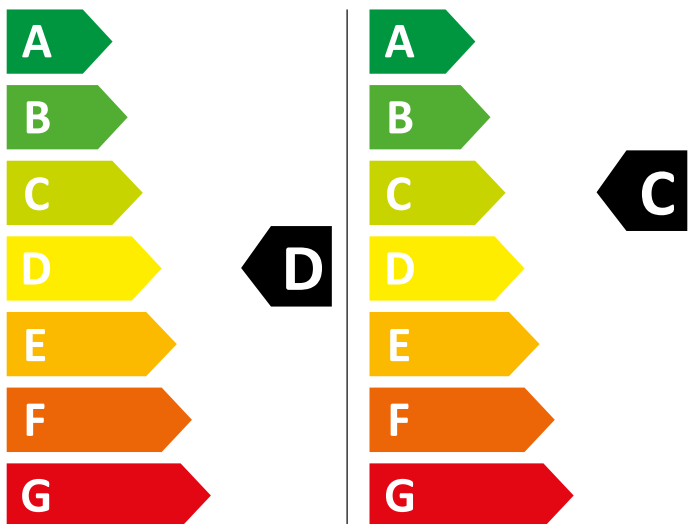

ENERG

WHIRLPOOL

BI WDWG 861484 PL

307 kWh/100

63 kWh/100

6,0 kg

8,0 kg

65 L