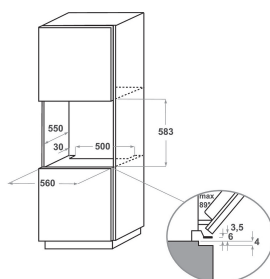

KOLSS 60602

12NC: 859991533440

GTIN (EAN) code 8003437834097

KitchenAid

MAIN FEATURES

Product group	Oven
Commercial code	KOLSS 60602
Main colour of product	Inox
Construction type	Built-in
Type of control	Mechanical and electronic
Type of control settings	-
Are any hobs controls integrated?	No
Which kind of hobs can be controlled?	-
Automatic programmes	Yes
Current (A)	16
Voltage (V)	220-240
Frequency (Hz)	50/60
Length of Electrical Supply Cord (cm)	90
Plug type	No
Depth with open door 90 degree (mm)	-
Height of the product	595
Width of the product	595
Depth of the product	561
Minimum niche height	0
Minimum niche width	0
Niche depth	0
Net weight (kg)	37.4
Usable volume (of cavity)	73
Integrated Cleaning system	No
Grids of the cavity	2
Trays	2

TECHNICAL FEATURES

Timer	-
Time control	Electronic
Time-setting options	Start and Stop
Safety device	-
Interior light	Yes
Number of interior lights of the cavity	2
Position of interior lights of the cavity	Rear
Oven guides of the cavity	Telescopic
Probe of the cavity	Yes