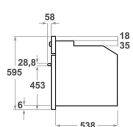

KOLSS 60602

12NC: 859991533440

GTIN (EAN) code 8003437834097

KitchenAid

MAIN FEATURES

Product group	Oven
Commercial code	KOLSS 60602
Main colour of product	Inox
Construction type	Built-in
Type of control	Mechanical and electronic
Type of control settings	-
Are any hobs controls integrated?	No
Which kind of hobs can be controlled?	-
Automatic programmes	Yes
Current (A)	16
Voltage (V)	220-240
Frequency (Hz)	50/60
Length of Electrical Supply Cord (cm)	90
Plug type	No
Depth with open door 90 degree (mm)	-
Height of the product	595
Width of the product	595
Depth of the product	561
Minimum niche height	0
Minimum niche width	0
Niche depth	0
Net weight (kg)	37.4
Usable volume (of cavity)	73
Integrated Cleaning system	No
Grids of the cavity	2
Trays	2