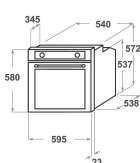

KOLSS 60602

12NC: 859991533440

GTIN (EAN) code 8003437834097

KitchenAid

MAIN FEATURES

Product group	Oven
Commercial code	KOLSS 60602
Main colour of product	Inox
Construction type	Built-in
Type of control	Mechanical and electronic
Type of control settings	-
Are any hobs controls integrated?	No
Which kind of hobs can be controlled?	-
Automatic programmes	Yes
Current (A)	16
Voltage (V)	220-240
Frequency (Hz)	50/60
Length of Electrical Supply Cord (cm)	90
Plug type	No
Depth with open door 90 degree (mm)	-
Height of the product	595
Width of the product	595
Depth of the product	561
Minimum niche height	0
Minimum niche width	0
Niche depth	0
Net weight (kg)	37.4
Usable volume (of cavity)	73
Integrated Cleaning system	No
Grids of the cavity	2
Trays	2

TECHNICAL FEATURES

Timer	-
Time control	Electronic
Time-setting options	Start and Stop
Safety device	-
Interior light	Yes
Number of interior lights of the cavity	2
Position of interior lights of the cavity	Rear
Oven guides of the cavity	Telescopic
Probe of the cavity	Yes