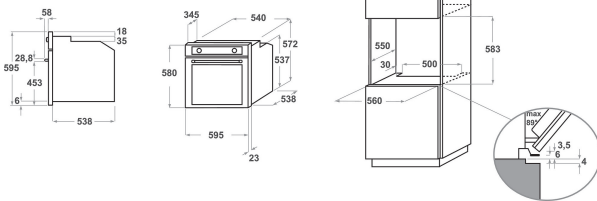

KOHSS 60604

12NC: 859991533460

GTIN (EAN) code 8003437834103

KitchenAid

MAIN FEATURES

Product group	Oven
Commercial code	KOHSS 60604
Main colour of product	Inox
Construction type	Built-in
Type of control	Mechanical and electronic
Type of control settings	-
Are any hobs controls integrated?	No
Which kind of hobs can be controlled?	-
Automatic programmes	Yes
Current (A)	16
Voltage (V)	220-240
Frequency (Hz)	50/60
Length of Electrical Supply Cord (cm)	90
Plug type	No
Depth with open door 90 degree (mm)	-
Height of the product	595
Width of the product	595
Depth of the product	561
Minimum niche height	0
Minimum niche width	0
Niche depth	0
Net weight (kg)	38.5
Usable volume (of cavity)	73
Integrated Cleaning system	No
Grids of the cavity	1
Trays	2