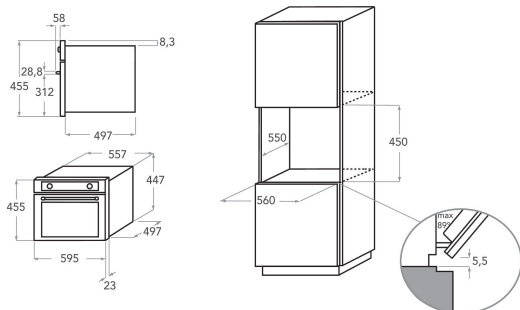

KOQCX 45600

12NC: 851344701900

GTIN (EAN) code 8003437395109

KitchenAid

MAIN FEATURES

Product group	Oven
Commercial code	KOQCX 45600
Main colour of product	Inox
Construction type	Built-in
Type of control	Mechanical and electronic
Type of control settings	LCD
Are any hobs controls integrated?	-
Which kind of hobs can be controlled?	-
Automatic programmes	Yes
Current (A)	10
Voltage (V)	230
Frequency (Hz)	50
Length of Electrical Supply Cord (cm)	125
Plug type	No
Depth with open door 90 degree (mm)	-
Height of the product	455
Width of the product	595
Depth of the product	537
Minimum niche height	460
Minimum niche width	568
Niche depth	550
Net weight (kg)	31
Usable volume (of cavity)	29
Integrated Cleaning system	-
Grids of the cavity	1
Trays	1

TECHNICAL FEATURES

Timer	Yes
Time control	Electronic
Time-setting options	Start and Stop
Safety device	-
Interior light	-
Number of interior lights of the cavity	1
Position of interior lights of the cavity	-
Oven guides of the cavity	-
Probe of the cavity	Yes