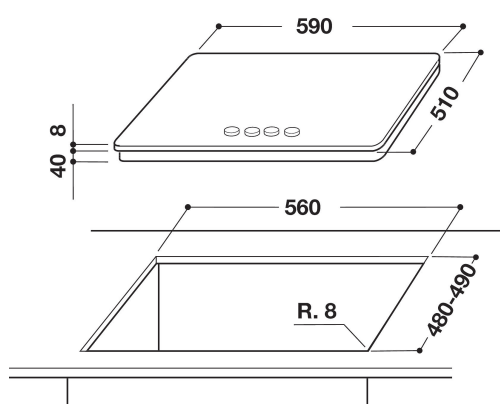

## MAIN FEATURES

Product group	Hob
Construction type	Built-in
Type of control	Mechanical
Type of control settings	-
Number of gas burners	4
Number of electric cooking zones	0
Number of electric plates	0
Number of radiant plates	0
Number of halogen plates	0
Number of induction plates	0
Number of electric warming zones	0
Location of control panel	Front
Basic surface material	N/A
Main colour of product	Black
Electrical connection rating (W)	0
Gas connection rating (W)	8500
Current (A)	0,2
Voltage (V)	230
Frequency (Hz)	50
Length of Electrical Supply Cord (cm)	85
Plug type	No
Gas connection	Conic
Width of the product	590
Height of the product	49
Depth of the product	510
Minimum niche height	41
Minimum niche width	560
Niche depth	490
Net weight (kg)	12.5
Automatic programmes	No