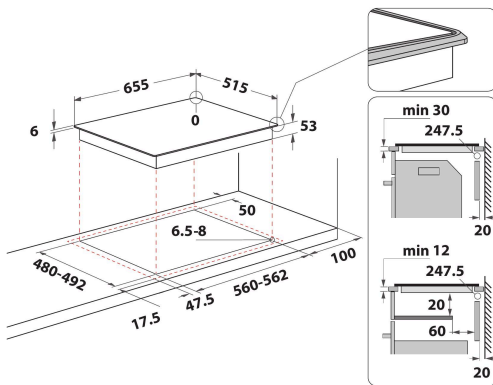

## MAIN FEATURES

Product group	Hob
Construction type	Built-in
Type of control	Electronic
Type of control settings	-
Number of gas burners	0
Number of electric cooking zones	4
Number of electric plates	0
Number of radiant plates	0
Number of halogen plates	0
Number of induction plates	8
Number of electric warming zones	0
Location of control panel	Front
Basic surface material	Glass Ixellium
Main colour of product	Black
Electrical connection rating (W)	7400
Gas connection rating (W)	0
Gas type	N/A
Current (A)	32,2
Voltage (V)	230
Frequency (Hz)	50/60
Length of Electrical Supply Cord (cm)	150
Plug type	No
Gas connection	N/A
Width of the product	655
Height of the product	57
Depth of the product	515
Minimum niche height	30
Minimum niche width	560
Niche depth	480
Net weight (kg)	14.1
Automatic programmes	Yes