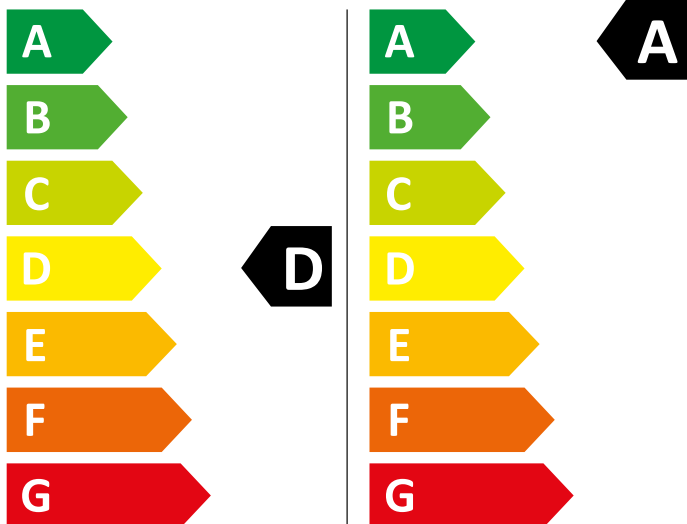

# ENERG

WHIRLPOOL

FFWDB 964369 WV UK

307 kWh/100

49 kWh/100

6,0 kg

9,0 kg

65 L