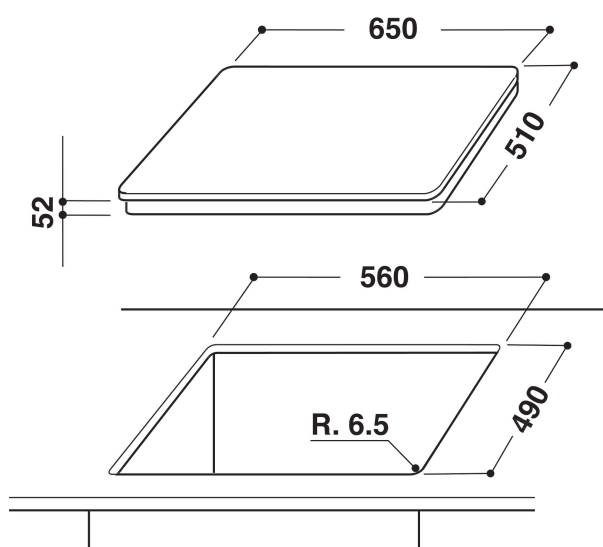

## MAIN FEATURES

Product group	Hob
Construction type	Built-in
Type of control	Electronic
Type of control settings	-
Number of gas burners	0
Number of electric cooking zones	4
Number of electric plates	0
Number of radiant plates	0
Number of halogen plates	0
Number of induction plates	4
Number of electric warming zones	0
Location of control panel	Front
Basic surface material	Glass
Main colour of product	Black
Electrical connection rating (W)	7200
Gas connection rating (W)	0
Current (A)	31,3
Voltage (V)	230
Frequency (Hz)	50/60
Length of Electrical Supply Cord (cm)	150
Plug type	No
Gas connection	N/A
Width of the product	655
Height of the product	56
Depth of the product	515
Minimum niche height	30
Minimum niche width	560
Niche depth	490
Net weight (kg)	13.3
Automatic programmes	No