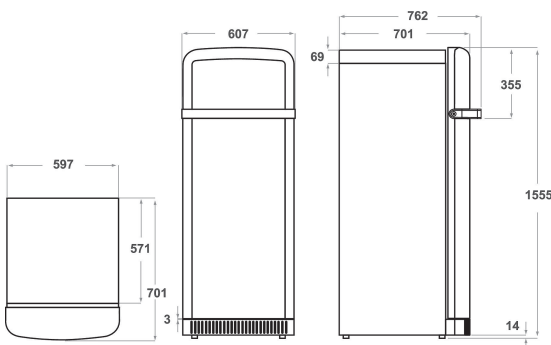

# KCFMA 60150R (UK)

12NC: 851303296000

GTIN (EAN) code: 8003437042225

**KitchenAid**

## MAIN FEATURES

Product group	Refrigerator
Commercial code	KCFMA 60150R (UK)
GTIN (EAN) code	8003437042225
Construction type	freestanding
Installation type	Free-standing
Type of control	Electronic
Type of control settings	Digit
Main colour of product	Cream glossy
Electrical connection rating (W)	80
Current (A)	13
Voltage (V)	220-240
Frequency (Hz)	50
Length of Electrical Supply Cord (cm)	245
Plug type	UK
Total unit net capacity (l)	230
Star Rating	4
Number of independent cooling systems	1
Height of the product	1500
Width of the product	600
Depth of the product	800
Depth with open door 90 degree (mm)	-
Maximum adjustability feet	0
Net weight (kg)	71.03
Door hinge	Right

## TECHNICAL FEATURES

Temperature adjustable	Yes
Warning signal / Malfunction	Both visual and audible
Defrost process fridge section	Automatic
Fast cooling possibility	No
Interior ventilator fridge section	Yes
Shelves for Bottles	No
Lockable door	-
Number of shelves in fridge compartment	3
Number of Adjustable Shelves in fridge compartment	2
Material of the shelves	Glass With Profile
Thermometer fridge section	Digital