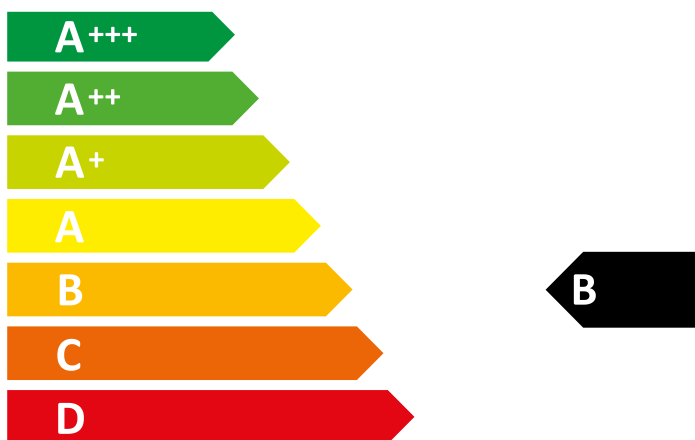

ENERGY

INDESIT

IDU 6340 WH

59 L

0.00 kWh/cycle*

0.96 kWh/cycle*

ENERGY

INDESIT