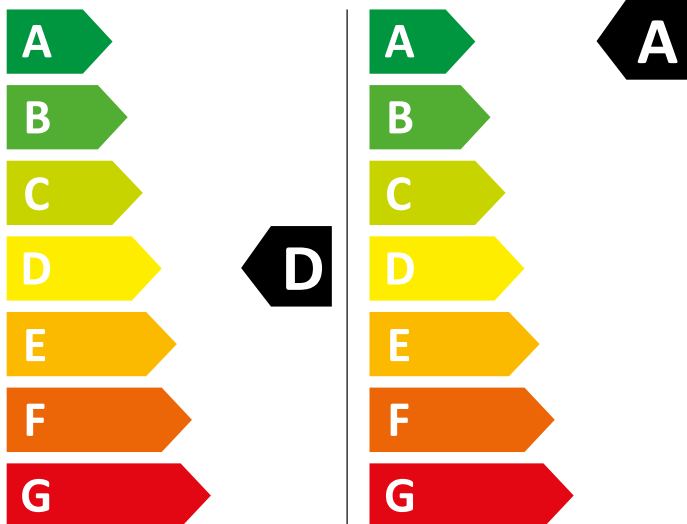

ENERG

WHIRLPOOL

FFWDB 964369 SV EE

307 kWh/100

49 kWh/100

6,0 kg

9,0 kg

65 L