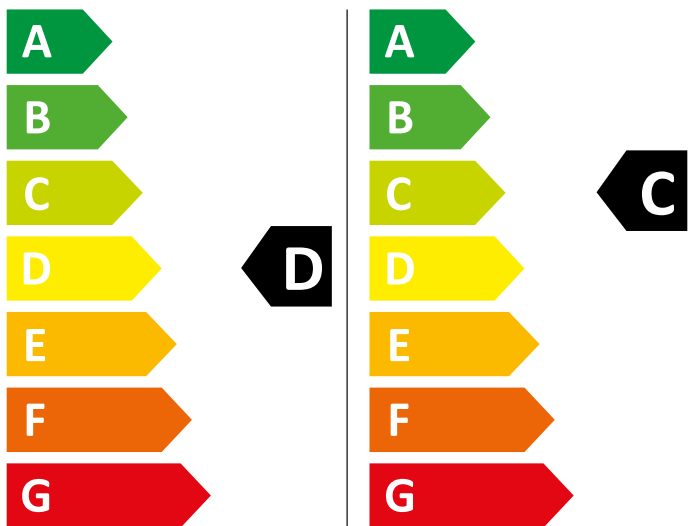

ENERG

WHIRLPOOL

BI WDWG 961484 EU

307 kWh/100

65 kWh/100

6,0 kg

9,0 kg

65 L