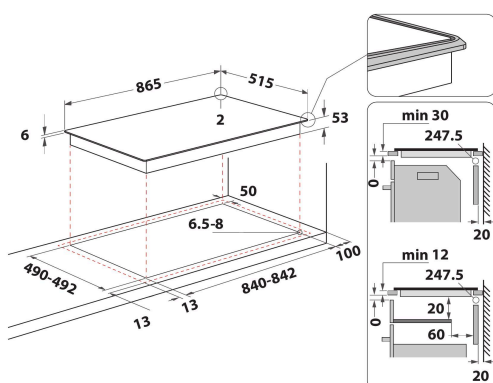

KHIAS 10900

12NC: 859991548310

GTIN (EAN) code: 8003437232299

KitchenAid

MAIN FEATURES

Product group	Hob
Construction type	Built-in
Type of control	Electronic
Type of control settings	-
Number of gas burners	0
Number of electric cooking zones	4
Number of electric plates	0
Number of radiant plates	0
Number of halogen plates	0
Number of induction plates	10
Number of electric warming zones	0
Location of control panel	Front
Basic surface material	Ceramic Glass
Main colour of product	Black
Electrical connection rating (W)	11000
Gas connection rating (W)	0
Gas type	N/A
Current (A)	46,5
Voltage (V)	380-415
Frequency (Hz)	50/60
Length of Electrical Supply Cord (cm)	170
Plug type	No
Gas connection	N/A
Width of the product	865
Height of the product	57
Depth of the product	515
Minimum niche height	30
Minimum niche width	840
Niche depth	490
Net weight (kg)	22.6
Automatic programmes	Yes

TECHNICAL FEATURES

Power on indicator	Yes
Number of indicators	6
Type of regulation	Induction
Type of lid	Without
Residual heat indicator	Separate
Main on/off switch	Yes
Safety device	-
Timer	Yes

PERFORMANCES