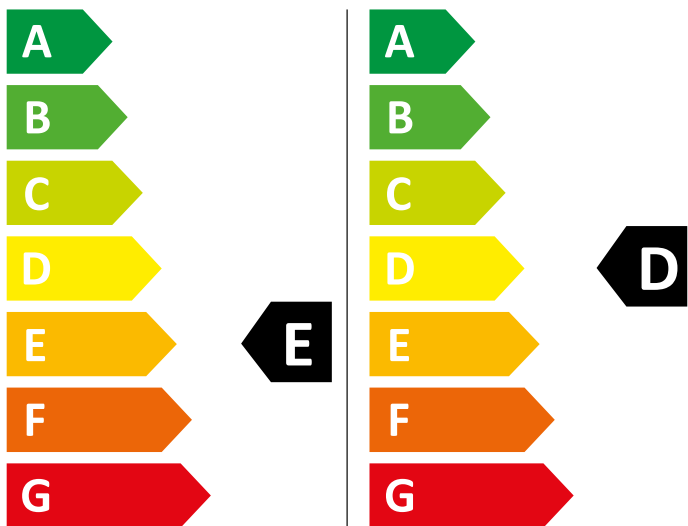

ENERG

HOTPOINT/ARISTON

RDD 966238 WS VJ EU

370 kWh/100

76 kWh/100

6,0 kg

9,0 kg

70 L