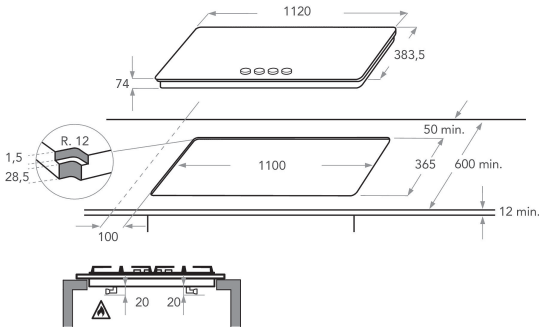

KHSD4 11380

12NC: 851349201000

GTIN (EAN) code: 8003437219528

KitchenAid

MAIN FEATURES

Product group	Hob
Construction type	Built-in
Type of control	Mechanical
Type of control settings	Knob
Number of gas burners	4
Number of electric cooking zones	0
Number of electric plates	0
Number of radiant plates	0
Number of halogen plates	0
Number of induction plates	0
Number of electric warming zones	0
Location of control panel	Front
Basic surface material	Inox
Main colour of product	Inox
Electrical connection rating (W)	6000
Gas connection rating (W)	9750
Current (A)	0,2
Voltage (V)	220-240
Frequency (Hz)	50/60
Length of Electrical Supply Cord (cm)	100
Plug type	No
Gas connection	N/A
Width of the product	1120
Height of the product	91
Depth of the product	450
Minimum niche height	30
Minimum niche width	1100
Niche depth	364
Net weight (kg)	19.5
Automatic programmes	No

TECHNICAL FEATURES

Power on indicator	No
Number of indicators	0
Type of regulation	Auxiliary
Type of lid	Without
Residual heat indicator	Without
Main on/off switch	No
Safety device	Yes
Timer	No

PERFORMANCES