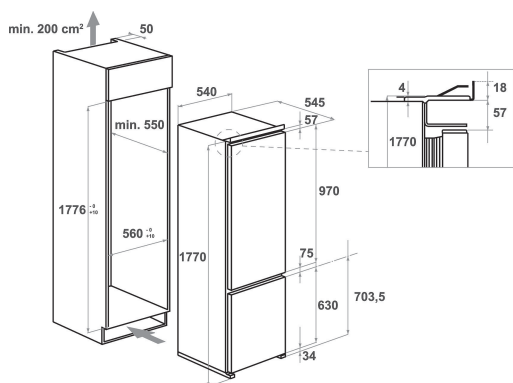

KCBDR 18600

12NC: 851301896010

GTIN (EAN) code: 8003437040979

KitchenAid

MAIN FEATURES

Product group	Fridge/freezer combination
Installation type	Built-in
Type of control	Electronic
Construction type	built-in
Main colour of product	White
Electrical connection rating (W)	140
Current (A)	16
Voltage (V)	220-240
Frequency (Hz)	50
Number of compressors	1
Length of Electrical Supply Cord (cm)	245
Plug type	Schuko
Total unit net capacity (l)	273
Star Rating	4
Height of the product	1770
Width of the product	540
Depth of the product	545
Maximum adjustability feet	0
Net weight (kg)	50.6

TECHNICAL FEATURES

Defrost process fridge section	Automatic
Defrost process freezer section	Manual
Fast cooling possibility	No
Fast freezing function	Yes
Door opened indicator freezer	No
Temperature adjustable	Yes
Temperature adjustable freezer	Yes
Interior ventilator fridge section	Yes
Number of freezing drawers	3
Automatic motor-driven ice-maker	N/A
Number of shelves in fridge compartment	5
Material of the shelves	Glass With Profile
Thermometer fridge section	None
Thermometer freezer section	None
Number of temperature zones	2