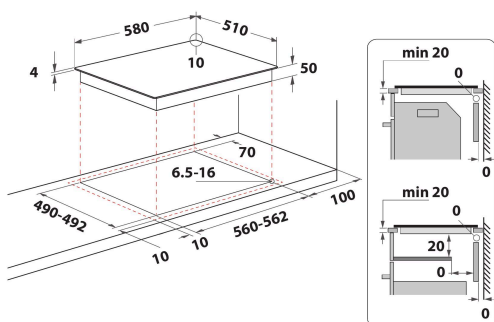

RI 860 C

12NC: F104275

GTIN (EAN) code: 8050147042755

Indesit
Life proof.

MAIN FEATURES

Product group	Ploča za kuhanje
Construction type	Ugradbeni
Type of control	Mechanical
Type of control settings	-
Number of gas burners	0
Number of electric cooking zones	4
Number of electric plates	0
Number of radiant plates	4
Number of halogen plates	0
Number of induction plates	0
Number of electric warming zones	0
Location of control panel	Lateral
Basic surface material	Ceramic Glass
Main colour of product	Crna
Electrical connection rating (W)	5800
Gas connection rating (W)	0
Gas type	-
Current (A)	25,8
Voltage (V)	220-230
Frequency (Hz)	50/60
Length of Electrical Supply Cord (cm)	0
Plug type	Ne
Gas connection	-
Width of the product	580
Height of the product	50
Depth of the product	510
Minimum niche height	40
Minimum niche width	560
Niche depth	490
Net weight (kg)	8
Automatic programmes	Ne