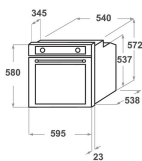

KOHSSB 60604

12NC: 859991549470

GTIN (EAN) code 8003437834813

KitchenAid

MAIN FEATURES

Product group	Oven
Commercial code	KOHSSB 60604
Main colour of product	Stainless steel painted
Construction type	Built-in
Type of control	Mechanical and electronic
Type of control settings	-
Are any hobs controls integrated?	No
Which kind of hobs can be controlled?	-
Automatic programmes	Yes
Current (A)	16
Voltage (V)	220-240
Frequency (Hz)	50/60
Length of Electrical Supply Cord (cm)	90
Plug type	No
Depth with open door 90 degree (mm)	-
Height of the product	595
Width of the product	595
Depth of the product	564
Minimum niche height	0
Minimum niche width	0
Niche depth	0
Net weight (kg)	38,5
Usable volume (of cavity)	73
Integrated Cleaning system	No
Grids of the cavity	1
Trays	2