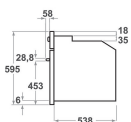

KOHSSB 60604

12NC: 859991549470

GTIN (EAN) code 8003437834813

KitchenAid

MAIN FEATURES

Product group	Oven
Commercial code	KOHSSB 60604
Main colour of product	Stainless steel painted
Construction type	Built-in
Type of control	Mechanical and electronic
Type of control settings	-
Are any hobs controls integrated?	No
Which kind of hobs can be controlled?	-
Automatic programmes	Yes
Current (A)	16
Voltage (V)	220-240
Frequency (Hz)	50/60
Length of Electrical Supply Cord (cm)	90
Plug type	No
Depth with open door 90 degree (mm)	-
Height of the product	595
Width of the product	595
Depth of the product	564
Minimum niche height	0
Minimum niche width	0
Niche depth	0
Net weight (kg)	38,5
Usable volume (of cavity)	73
Integrated Cleaning system	No
Grids of the cavity	1
Trays	2