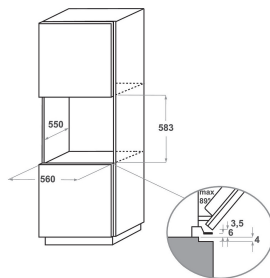

KOHSSB 60604

12NC: 859991549470

GTIN (EAN) code 8003437834813

KitchenAid

MAIN FEATURES

Product group	Oven
Commercial code	KOHSSB 60604
Main colour of product	Stainless steel painted
Construction type	Built-in
Type of control	Mechanical and electronic
Type of control settings	-
Are any hobs controls integrated?	No
Which kind of hobs can be controlled?	-
Automatic programmes	Yes
Current (A)	16
Voltage (V)	220-240
Frequency (Hz)	50/60
Length of Electrical Supply Cord (cm)	90
Plug type	No
Depth with open door 90 degree (mm)	-
Height of the product	595
Width of the product	595
Depth of the product	564
Minimum niche height	0
Minimum niche width	0
Niche depth	0
Net weight (kg)	38,5
Usable volume (of cavity)	73
Integrated Cleaning system	No
Grids of the cavity	1
Trays	2

TECHNICAL FEATURES

Timer	Yes
Time control	Electronic
Time-setting options	Start and Stop
Safety device	-
Interior light	Yes
Number of interior lights of the cavity	2
Position of interior lights of the cavity	Rear
Oven guides of the cavity	Telescopic
Probe of the cavity	Yes