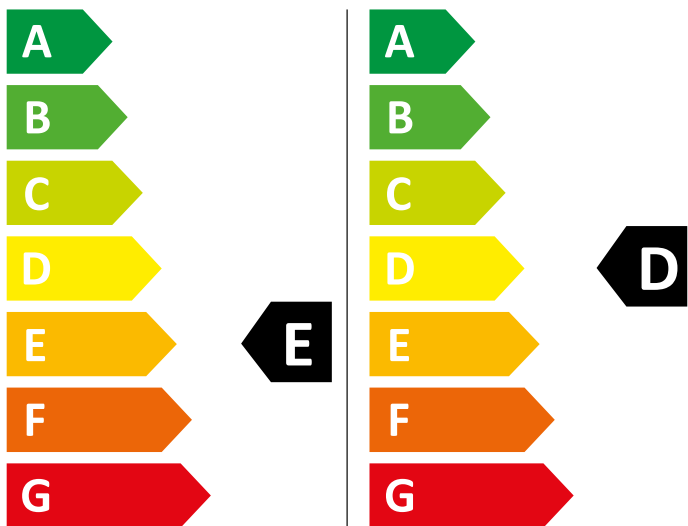

# ENERG

**BAUKNECHT**

WATK Sense 117D6 EU N

414 kWh/100

79 kWh/100

7,0 kg

11,0 kg

66 L