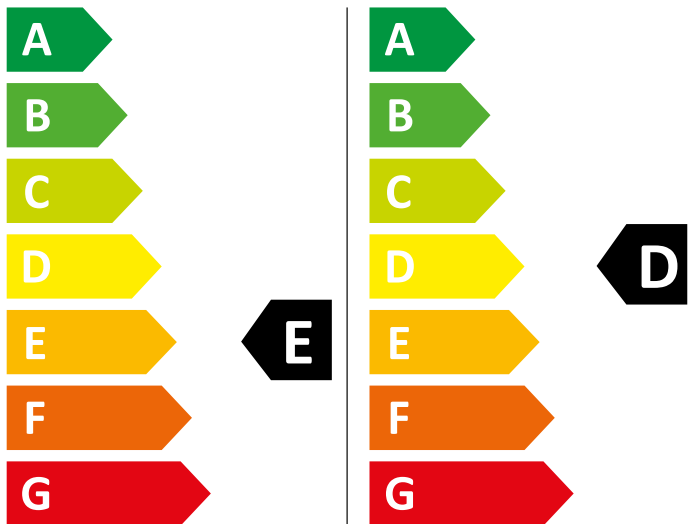

ENERG

WHIRLPOOL

FWDG 971682 WBV EE N

414 kWh/100

76 kWh/100

7,0 kg

9,0 kg

66 L