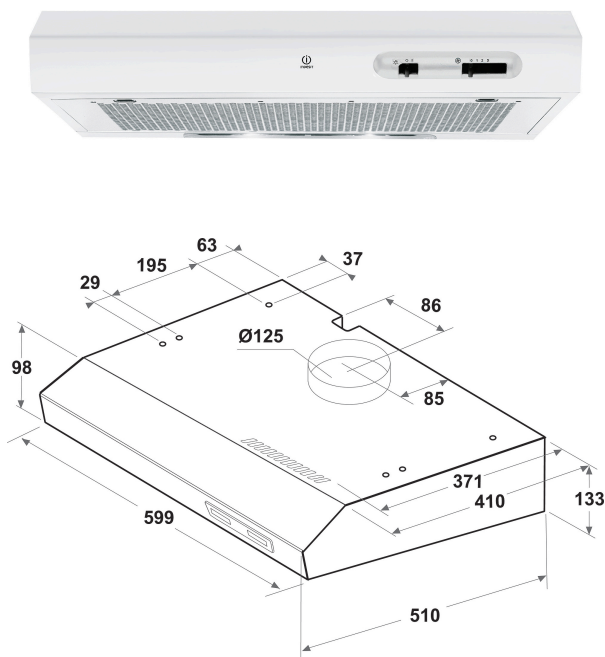

ISLK 66 AS W

12NC: F103828

GTIN (EAN) code: 8050147038284

Indesit
Life proof.

MAIN FEATURES

Product group	Hood
Colour body	White
Material body	Stainless steel
Colour chimney	N/A
Material chimney	-
Typology	Built-in/Built-under
Installation type	Free-standing
Type of control	Mechanical
Type of control settings	-
Decor panel options	-
Motor location	Integrated motor in hood body
Operating Mode	Convertible
Electrical connection rating (W)	171
Current (A)	0,75
Voltage (V)	220-240
Frequency (Hz)	50/60
Length of Electrical Supply Cord (cm)	150
Plug type	Europlug
Chimney height (mm)	0-0
Height of product, without chimney (mm)	0
Height of the product	132
Width of the product	599
Depth of the product	510
Minimum niche height	0
Minimum niche width	0
Niche depth	0
Net weight (kg)	5.25

TECHNICAL FEATURES

Type of manual control devices	Slider
Type of automatic control devices	-
Number of motors	1
Total power of the motors (W)	115
Number of speed settings: boost option availability	3
Boost presence	No
Maximum output air extraction (m ³ /h)	208
Boost position air extraction (m ³ /h)	0
Maximum output recirculating air (m ³ /h)	65
Boost position output recirculating (m ³ /h)	0
Light Control Type	On/Off
Number of lights	2
Type of lamps used	Halogen
Total power of the lamps (W)	56
Diameter of air outlet (mm)	125
No-return airflow flap	No
Grease filter material	Not washable synthetic
Odour filter	No

PERFORMANCES

Sound power at min. speed (2010/30/EU)	48
Sound power at max. speed (2010/30/EU)	67
Noise level with boost position (dB(A) re 1 pW)	0