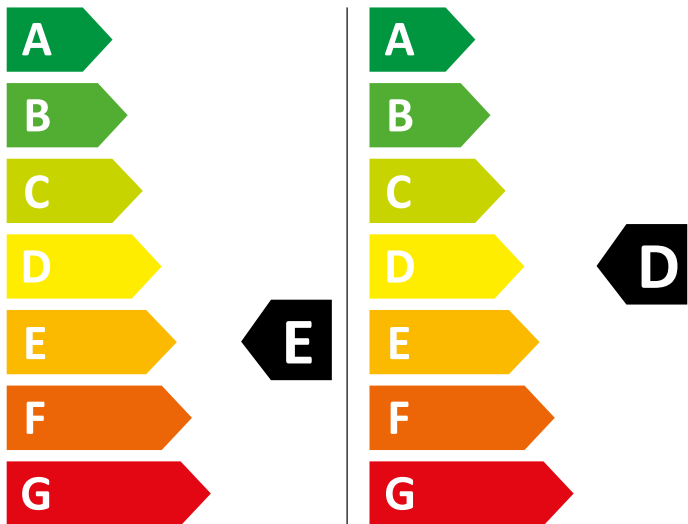

ENERG

WHIRLPOOL

FWDD 1071682 WBV EU N

414 kWh/100

79 kWh/100

7,0 kg

10,0 kg

66 L