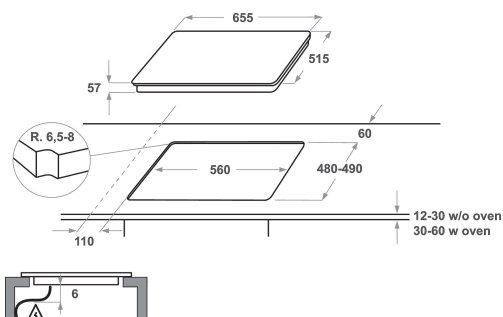

KHIMS 66500

12NC: 859991548760

GTIN (EAN) code: 8003437232381

KitchenAid

MAIN FEATURES

Product group	Hob
Construction type	Built-in
Type of control	Electronic
Type of control settings	-
Number of gas burners	0
Number of electric cooking zones	6
Number of electric plates	0
Number of radiant plates	0
Number of halogen plates	0
Number of induction plates	6
Number of electric warming zones	0
Location of control panel	Front
Basic surface material	Ceramic Glass
Main colour of product	Black
Electrical connection rating (W)	7400
Gas connection rating (W)	0
Gas type	N/A
Current (A)	32,2
Voltage (V)	230
Frequency (Hz)	50/60
Length of Electrical Supply Cord (cm)	150
Plug type	No
Gas connection	N/A
Width of the product	655
Height of the product	57
Depth of the product	515
Minimum niche height	30
Minimum niche width	560
Niche depth	480
Net weight (kg)	13
Automatic programmes	Yes