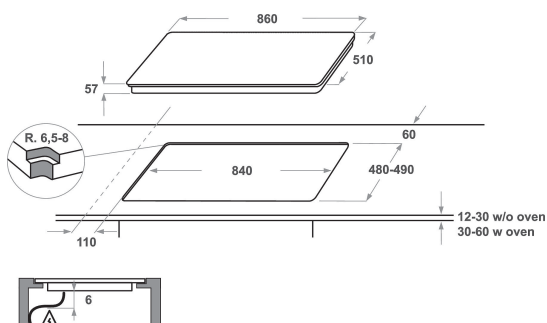

## MAIN FEATURES

Product group	Hob
Construction type	Built-in
Type of control	Electronic
Type of control settings	-
Number of gas burners	0
Number of electric cooking zones	6
Number of electric plates	0
Number of radiant plates	0
Number of halogen plates	0
Number of induction plates	10
Number of electric warming zones	0
Location of control panel	Front
Basic surface material	Glass Ixellium
Main colour of product	Black
Electrical connection rating (W)	11000
Gas connection rating (W)	0
Current (A)	46,5
Voltage (V)	230
Frequency (Hz)	50/60
Length of Electrical Supply Cord (cm)	170
Plug type	No
Gas connection	N/A
Width of the product	860
Height of the product	57
Depth of the product	510
Minimum niche height	30
Minimum niche width	840
Niche depth	490
Net weight (kg)	22.4
Automatic programmes	Yes