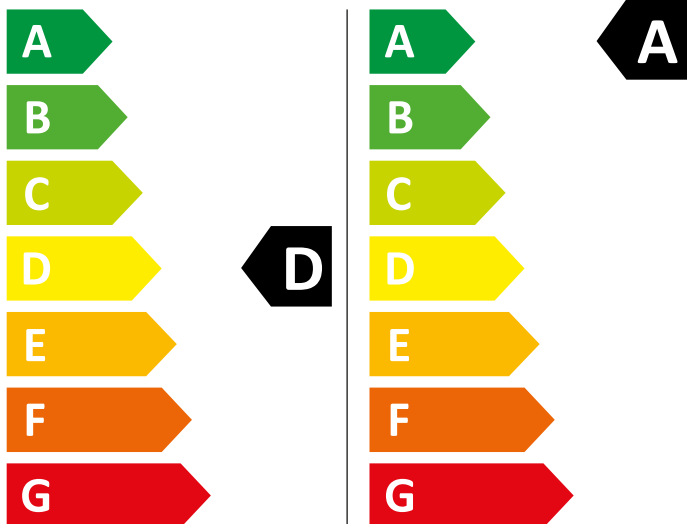

# ENERG

WHIRLPOOL

FFWDBL 964369 WSBSV

307 kWh/100

49 kWh/100

6,0 kg

9,0 kg

65 L