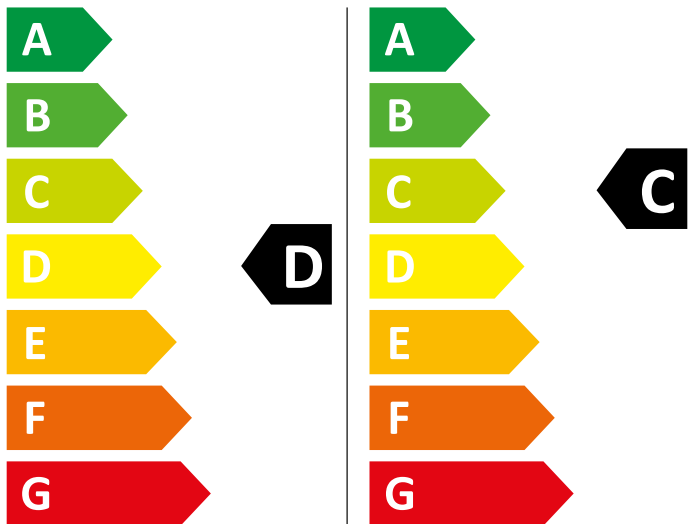

ENERG

WHIRLPOOL

FWDG86148W UK N

307 kWh/100

63 kWh/100

6,0 kg

8,0 kg

65 L