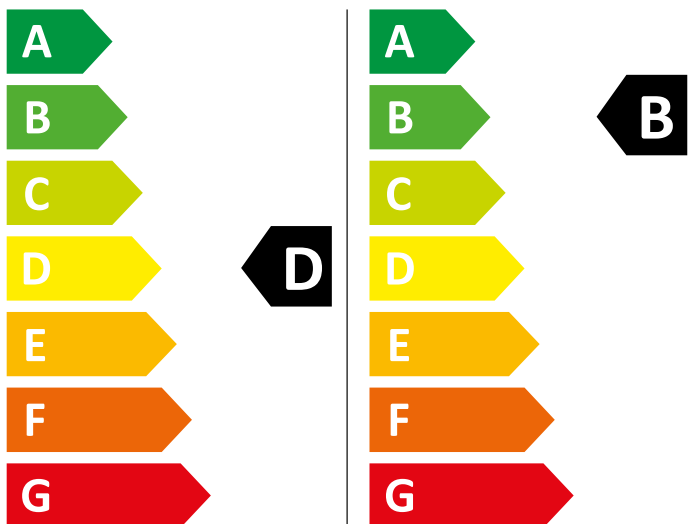

ENERG

WHIRLPOOL

FFWDB 864349 BV EE

307 kWh/100

55 kWh/100

6,0 kg

8,0 kg

65 L