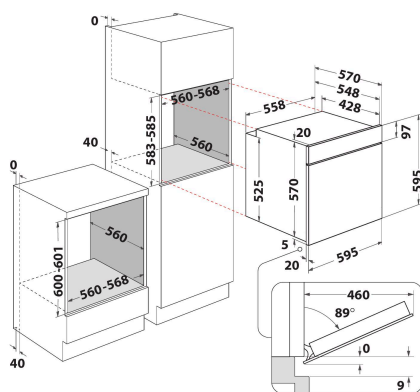

IFW 6841 JH IX

12NC: F102779

GTIN (EAN) code: 8050147027790

Indesit
Life proof.

MAIN FEATURES

Product group	Oven
Commercial code	IFW 6841 JH IX
Main colour of product	ИНОКС
Construction type	Built-in
Type of control	Electronic
Type of control settings	-
Are any hobs controls integrated?	No
Which kind of hobs can be controlled?	-
Automatic programmes	Yes
Current (A)	13
Voltage (V)	220-240
Frequency (Hz)	50/60
Length of Electrical Supply Cord (cm)	100
Plug type	No
Depth with open door 90 degree (mm)	-
Height of the product	595
Width of the product	595
Depth of the product	551
Minimum niche height	0
Minimum niche width	0
Niche depth	0
Net weight (kg)	27.1
Usable volume (of cavity)	71
Integrated Cleaning system	Hydrolytic
Grids of the cavity	1
Trays	2

TECHNICAL FEATURES

Timer	-
Time control	Electronic
Time-setting options	Stop
Safety device	-
Interior light	Yes
Number of interior lights of the cavity	1
Position of interior lights of the cavity	Front left
Oven guides of the cavity	Grids
Probe of the cavity	No