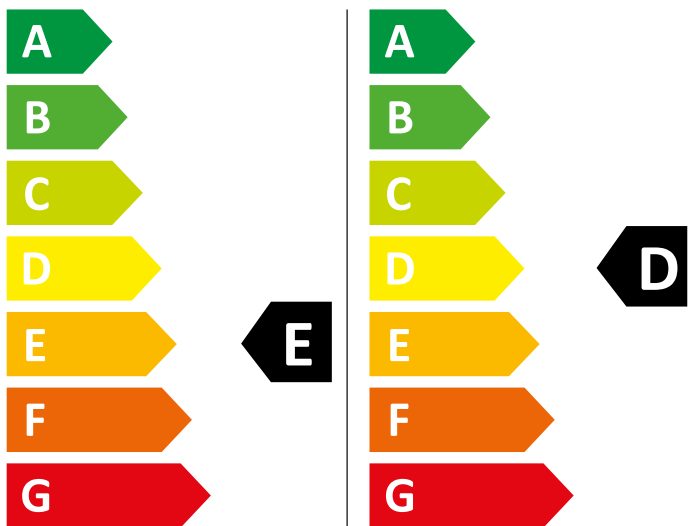

# ENERG

HOTPOINT/ARISTON

RDD 1176287 KS EU N

414 kWh/100

79 kWh/100

7,0 kg

11,0 kg

66 L