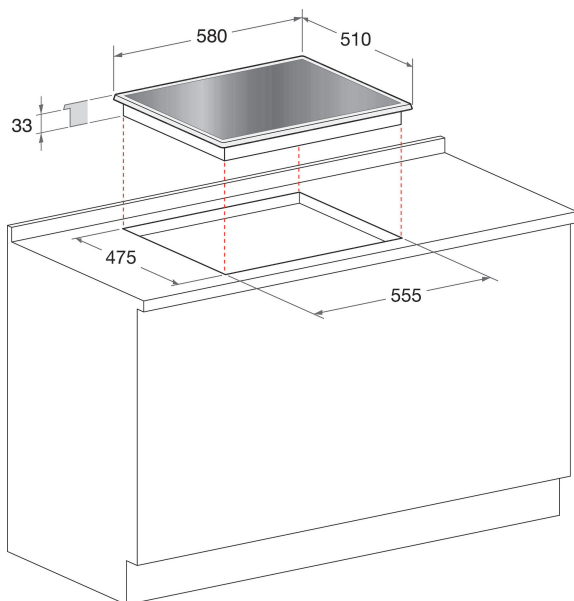

PR 642 /I(BK) EE

12NC: F100632

GTIN (EAN) code: 8050147006320

MAIN FEATURES

Product group	Hob
Construction type	Built-in
Type of control	Mechanical
Type of control settings	Knob
Number of gas burners	4
Number of electric cooking zones	0
Number of electric plates	0
Number of radiant plates	0
Number of halogen plates	0
Number of induction plates	0
Number of electric warming zones	0
Location of control panel	Front
Basic surface material	Glass
Main colour of product	Black
Electrical connection rating (W)	0
Gas connection rating (W)	0
Current (A)	-
Voltage (V)	220-240
Frequency (Hz)	50/60
Length of Electrical Supply Cord (cm)	100
Plug type	No
Gas connection	N/A
Width of the product	590
Height of the product	33
Depth of the product	510
Minimum niche height	0
Minimum niche width	555
Niche depth	475
Net weight (kg)	8.8
Automatic programmes	No

TECHNICAL FEATURES

Power on indicator	No
Number of indicators	0
Type of regulation	Semi-fast
Type of lid	Without
Residual heat indicator	Without
Main on/off switch	No
Safety device	No
Timer	No

ENERGETICKÝ ŠTÍTK

Energy input

Gas