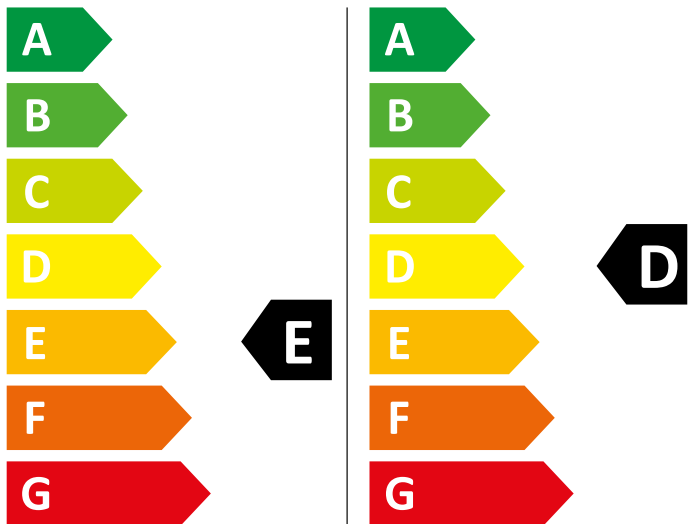

# ENERG

WHIRLPOOL

FWDD 1171582 SBV EU N

414 kWh/100

79 kWh/100

7,0 kg

11,0 kg

66 L