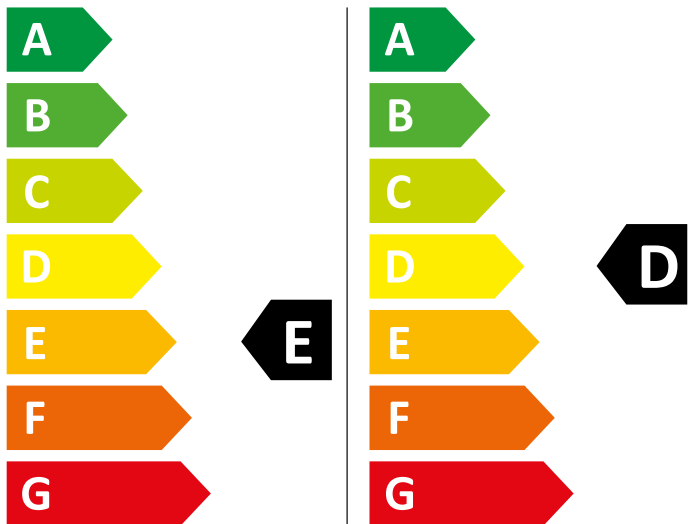

ENERG

BAUKNECHT

WATK Sense 97D6 N EU

414 kWh/100

76 kWh/100

7,0 kg

9,0 kg

66 L