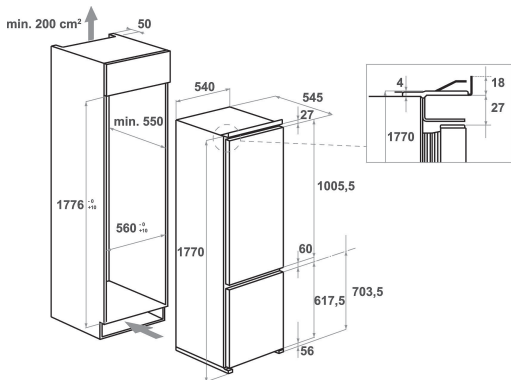

## MAIN FEATURES

Product group	Fridge/freezer combination
Installation type	Built-in
Type of control	Electronic
Construction type	built-in
Main colour of product	White
Electrical connection rating (W)	160
Current (A)	13
Voltage (V)	220-240
Frequency (Hz)	50
Number of compressors	1
Length of Electrical Supply Cord (cm)	200
Plug type	UK
Total unit net capacity (l)	258
Star Rating	4
Height of the product	1770
Width of the product	540
Depth of the product	545
Maximum adjustability feet	0
Net weight (kg)	59.2