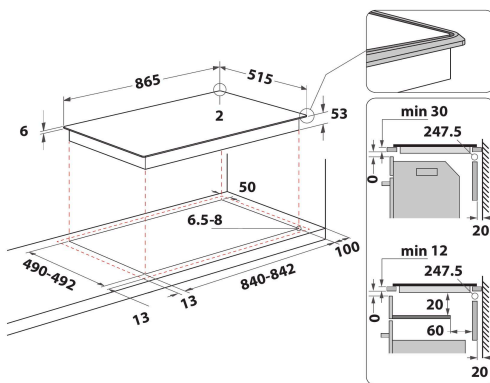

KHIAS 10900

12NC: 859991548310

GTIN (EAN) code: 8003437232299

KitchenAid

MAIN FEATURES

Product group	Hob
Construction type	Built-in
Type of control	Electronic
Type of control settings	-
Number of gas burners	0
Number of electric cooking zones	6
Number of electric plates	0
Number of radiant plates	0
Number of halogen plates	0
Number of induction plates	10
Number of electric warming zones	0
Location of control panel	Front
Basic surface material	Ceramic Glass
Main colour of product	Black
Electrical connection rating (W)	11000
Gas connection rating (W)	0
Gas type	N/A
Current (A)	46,5
Voltage (V)	380-415
Frequency (Hz)	50/60
Length of Electrical Supply Cord (cm)	170
Plug type	No
Gas connection	N/A
Width of the product	865
Height of the product	57
Depth of the product	515
Minimum niche height	30
Minimum niche width	840
Niche depth	490
Net weight (kg)	22.6
Automatic programmes	Yes

TECHNICAL FEATURES

Power on indicator	Yes
Number of indicators	6
Type of regulation	Induction
Type of lid	Without
Residual heat indicator	Separate
Main on/off switch	Yes
Safety device	-
Timer	Yes

PERFORMANCES