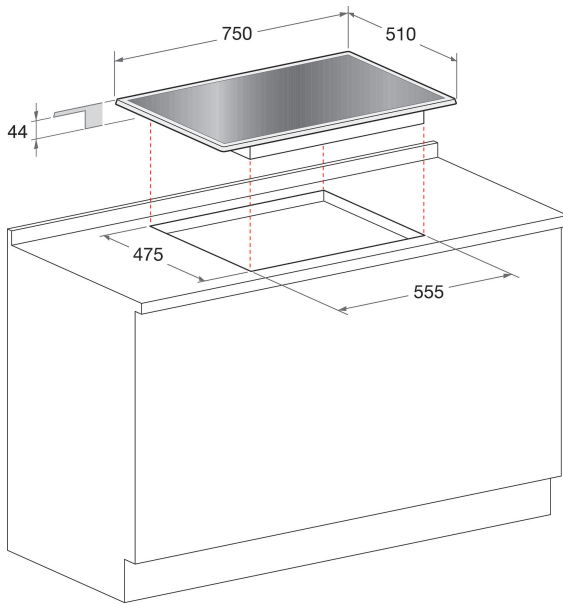

PR 752 W/I(BK)

12NC: F100639

GTIN (EAN) code: 8050147006399

MAIN FEATURES

Product group	Hob
Construction type	Built-in
Type of control	Mechanical
Type of control settings	Knob
Number of gas burners	5
Number of electric cooking zones	0
Number of electric plates	0
Number of radiant plates	0
Number of halogen plates	0
Number of induction plates	0
Number of electric warming zones	0
Location of control panel	Front
Basic surface material	Glass
Main colour of product	Black
Electrical connection rating (W)	0
Gas connection rating (W)	0
Current (A)	-
Voltage (V)	220-240
Frequency (Hz)	50/60
Length of Electrical Supply Cord (cm)	100
Plug type	No
Gas connection	N/A
Width of the product	750
Height of the product	44
Depth of the product	510
Minimum niche height	0
Minimum niche width	555
Niche depth	475
Net weight (kg)	11.5
Automatic programmes	No

TECHNICAL FEATURES

Power on indicator	No
Number of indicators	0
Type of regulation	MINI WOK
Type of lid	Without
Residual heat indicator	Without
Main on/off switch	No
Safety device	No
Timer	No

PERFORMANCES