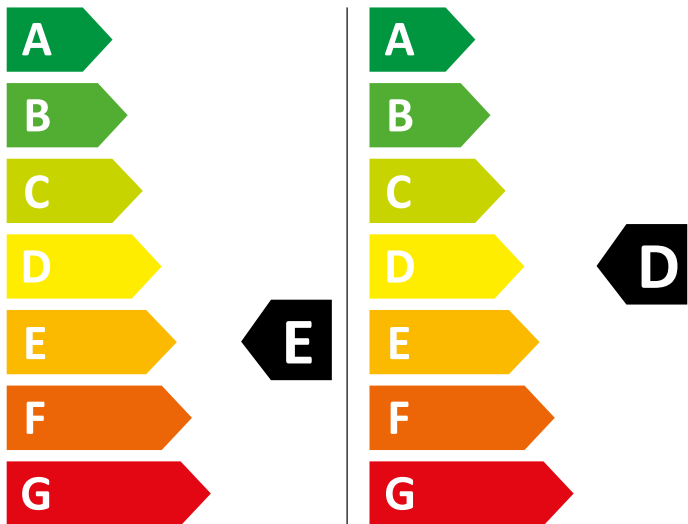

ENERG

BAUKNECHT

WATK Sense 96L6 DE N

370 kWh/100

76 kWh/100

6,0 kg

9,0 kg

70 L