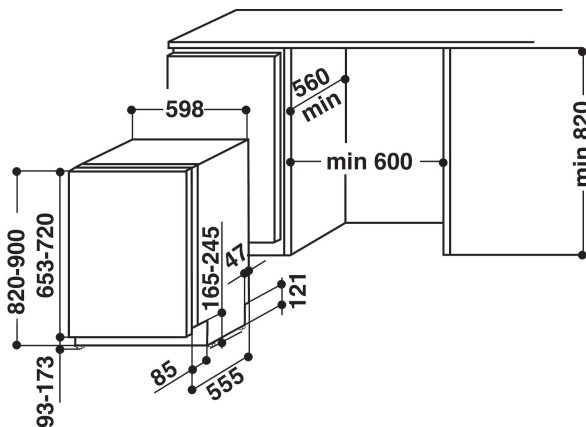

KDSDM 82142 (UK)

12NC: 859991057770

GTIN (EAN) code: 8003437208966

KitchenAid

MAIN FEATURES

Construction type	Built-in
Installation type	Full-integrated
Type of control	Electronic
Type of control settings	-
Removable work top	N/A
Door decor panel	N/A
Main colour of product	Inox
Electrical connection rating (W)	1900
Current (A)	13
Voltage (V)	220-240
Frequency (Hz)	50
Length of Electrical Supply Cord (cm)	150
Plug type	UK
Length inlet hose (cm)	155
Length outlet hose (cm)	150
Adjustable plinth	No
Height of removable worktop (mm)	0
Adjustable feet	Yes - all from front
Height of the product	820
Width of the product	598
Depth of the product	555
Depth with open door 90 degree (mm)	-
Minimum niche height	820
Maximum niche height	900
Minimum niche width	600
Maximum niche width	600
Niche depth	560
Net weight (kg)	35.5
Gross weight (kg)	37.5

TECHNICAL FEATURES

Automatic programmes	Yes
Maximum temperature for water intake (°C)	60
Start delay options	Continuous
Start delay time max. (h)	12
Progress indicator	-
Digital countdown indicator	Yes
Salt light indicator	Yes
Rinse aid light indicator	Yes
Safety device	N/A
Adjustable upper basket	Yes
Largest loadable dish upper basket (cm)	0
Largest loadable dish lower basket (cm)	0
Number of place settings	14