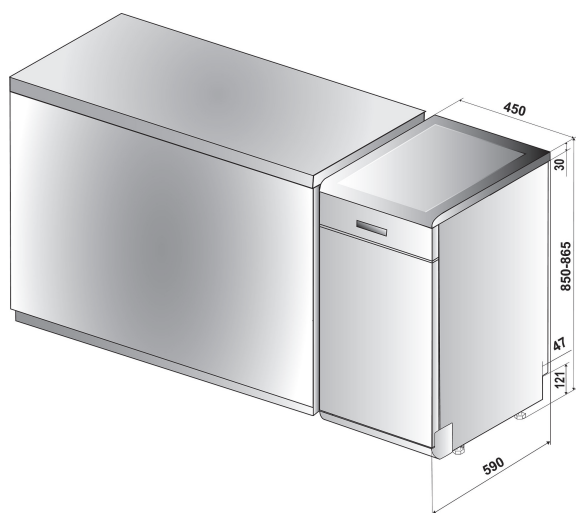

DSFE 1B10 S

12NC: F155646

GTIN (EAN) code: 8050147556467

MAIN FEATURES

Construction type	Free-standing
Installation type	Free-standing
Type of control	Electronic
Type of control settings	-
Removable work top	Yes
Door decor panel	N/A
Main colour of product	Silver
Electrical connection rating (W)	1900
Current (A)	10
Voltage (V)	220-240
Frequency (Hz)	50
Length of Electrical Supply Cord (cm)	130
Plug type	Schuko
Length inlet hose (cm)	155
Length outlet hose (cm)	150
Adjustable plinth	No
Height of removable worktop (mm)	0
Adjustable feet	Yes - all
Height of the product	850
Width of the product	450
Depth of the product	590
Depth with open door 90 degree (mm)	-
Minimum niche height	820
Maximum niche height	900
Minimum niche width	450
Maximum niche width	600
Niche depth	590
Net weight (kg)	34.9
Gross weight (kg)	36.7

TECHNICAL FEATURES

Automatic programmes	Yes
Maximum temperature for water intake (°C)	60
Start delay options	One time fixed
Start delay time max. (h)	0
Progress indicator	-
Digital countdown indicator	No
Salt light indicator	No
Rinse aid light indicator	No
Safety device	Yes
Adjustable upper basket	Yes
Largest loadable dish upper basket (cm)	0
Largest loadable dish lower basket (cm)	0
Number of place settings	10