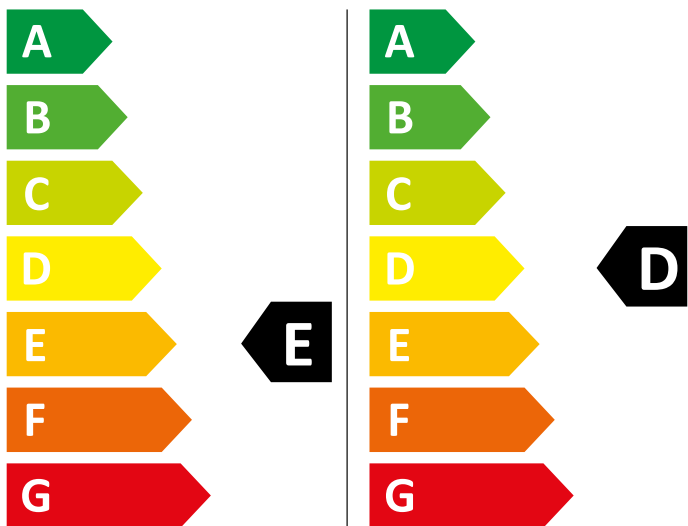

ENERG

WHIRLPOOL

FWDG971682WBCVFR N

414 kWh/100

76 kWh/100

7,0 kg

9,0 kg

66 L