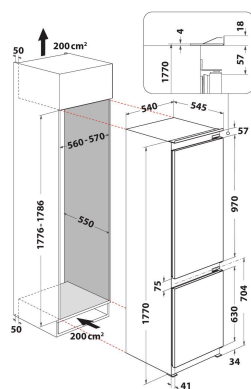

## MAIN FEATURES

Product group	Fridge/freezer combination
Installation type	Built-in
Type of control	Mechanical
Construction type	Built-in
Main colour of product	White
Electrical connection rating (W)	140
Current (A)	16
Voltage (V)	220-240
Frequency (Hz)	50
Number of compressors	1
Length of Electrical Supply Cord (cm)	200
Plug type	UK
Total unit net capacity (l)	273
Star Rating	4
Height of the product	1770
Width of the product	540
Depth of the product	545
Maximum adjustability feet	0
Net weight (kg)	50.6