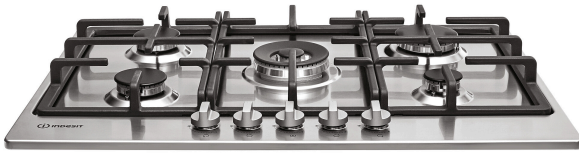

THP 751 W/IX/I IT

12NC: F104082

GTIN (EAN) code: 8050147040829

 **INDESIT**

MAIN FEATURES

Product group	Hob
Construction type	Built-in
Type of control	Mechanical
Type of control settings	Knob
Number of gas burners	5
Number of electric cooking zones	0
Number of electric plates	0
Number of radiant plates	0
Number of halogen plates	0
Number of induction plates	0
Number of electric warming zones	0
Location of control panel	Front
Basic surface material	Inox
Main colour of product	Inox
Electrical connection rating (W)	0
Gas connection rating (W)	0
Gas type	Methane
Current (A)	0,2
Voltage (V)	220-240
Frequency (Hz)	50/60
Length of Electrical Supply Cord (cm)	100
Plug type	No
Gas connection	N/A
Width of the product	730
Height of the product	58
Depth of the product	510
Minimum niche height	20
Minimum niche width	560
Niche depth	480
Net weight (kg)	11,5
Automatic programmes	No

TECHNICAL FEATURES

Power on indicator	No
Number of indicators	0
Type of regulation	Rapid
Type of lid	Without
Residual heat indicator	Without
Main on/off switch	No
Safety device	No
Timer	No

PERFORMANCES

Energy input	Gas
--------------	-----