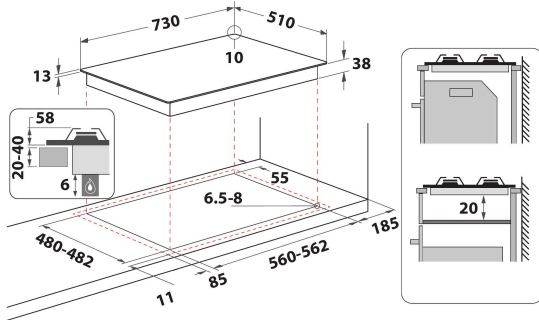

THP 751 W/IX/I IT

12NC: F104082

GTIN (EAN) code: 8050147040829

 **INDESIT**

MAIN FEATURES

Product group	Hob
Construction type	Built-in
Type of control	Mechanical
Type of control settings	Knob
Number of gas burners	5
Number of electric cooking zones	0
Number of electric plates	0
Number of radiant plates	0
Number of halogen plates	0
Number of induction plates	0
Number of electric warming zones	0
Location of control panel	Front
Basic surface material	Inox
Main colour of product	Inox
Electrical connection rating (W)	0
Gas connection rating (W)	0
Gas type	Methane
Current (A)	0,2
Voltage (V)	220-240
Frequency (Hz)	50/60
Length of Electrical Supply Cord (cm)	100
Plug type	No
Gas connection	N/A
Width of the product	730
Height of the product	58
Depth of the product	510
Minimum niche height	20
Minimum niche width	560
Niche depth	480
Net weight (kg)	11,5
Automatic programmes	No

TECHNICAL FEATURES

Power on indicator	No
Number of indicators	0
Type of regulation	Rapid
Type of lid	Without
Residual heat indicator	Without
Main on/off switch	No
Safety device	No
Timer	No

PERFORMANCES

Energy input	Gas
--------------	-----