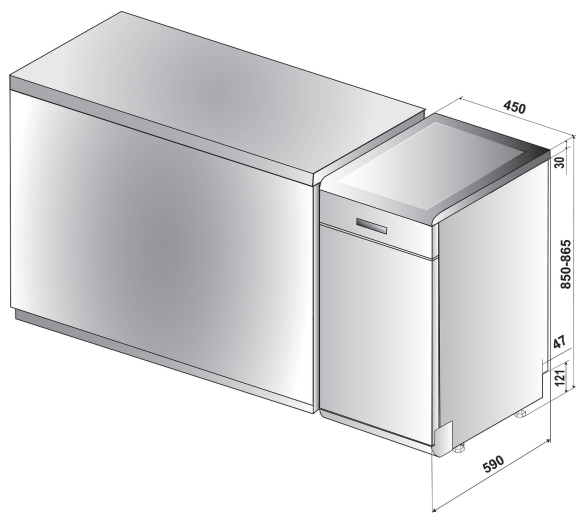

## MAIN FEATURES

Construction type	Samostojeći
Installation type	Samostojeći
Type of control	Electronic
Type of control settings	-
Removable work top	Yes
Door decor panel	-
Main colour of product	White
Electrical connection rating (W)	1900
Current (A)	10
Voltage (V)	220-240
Frequency (Hz)	50
Length of Electrical Supply Cord (cm)	130
Plug type	Schuko
Length inlet hose (cm)	155
Length outlet hose (cm)	150
Adjustable plinth	Ne
Height of removable worktop (mm)	0
Adjustable feet	Yes - all
Height of the product	850
Width of the product	450
Depth of the product	590
Depth with open door 90 degree (mm)	-
Minimum niche height	820
Maximum niche height	900
Minimum niche width	450
Maximum niche width	600
Niche depth	590
Net weight (kg)	34.9
Gross weight (kg)	36.7

## TECHNICAL FEATURES

Automatic programmes	Yes
Maximum temperature for water intake (°C)	60
Start delay options	One time fixed
Start delay time max. (h)	0
Progress indicator	-
Digital countdown indicator	Ne
Salt light indicator	Ne
Rinse aid light indicator	Ne
Safety device	Yes
Adjustable upper basket	Yes
Largest loadable dish upper basket (cm)	0
Largest loadable dish lower basket (cm)	0
Number of place settings	10