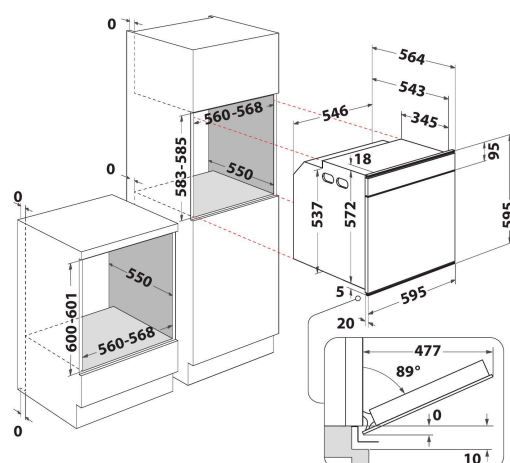

W7 OM5 4S P

12NC: 859991537000

GTIN (EAN) code: 8003437834349

Whirlpool

SENSING THE DIFFERENCE

- 6TH Sense technology
- Up to 40 6th SENSE Cooking Combinations
- Pyrolytic cleaning system
- Energy class A+
- Cavity 73 L
- Cook4
- Ready2Cook
- Defrost function
- Forced Air Fan Cooking
- Grill
- Easy Clean Enamel Interior
- Turbo grill function
- Maxi cooking
- Pastry function
- Pizza/Bread function
- Eco Forced Air
- Warm Keeping

Whirlpool built in electric oven: inox color, self cleaning - W7 OM5 4S P

This Whirlpool built in Oven features: self cleaning technology, that uses a high-temperature cycle to burn food residues into ashes, which can then be easily wiped away with a sponge. Advanced electric technology allowing you to cook dishes saving energy. Halogen lamp allowing a more energy-efficient performance. Exclusive 6th SENSE technology, that allows you to pick among a variety of pre-programmed recipes, and your oven will automatically adjust cooking, temperature and time settings, to ensure perfect results. Oven door with soft-close design, for increased ease of use.

Multifunction 8

Multiple cooking methods. The Multifunction 8 feature offers flexible cooking options, to ensure perfect results, whatever the recipe.

6th Sense W6 W7

No more guesswork. Simply pick your recipes, and let 6th SENSE cook them to perfection, every time. Up to 40 cooking combinations organized to fit your lifestyle and diet, for a full assisted cooking experience.

Ready2cook

No pre-heating required. The Ready2Cook function uses a powerful convection system to quickly reach the right temperature, and completely eliminate the need for pre-heating.

Forced Air

Seal in the taste. Thanks to the Forced Air technology, preheated air is circulated inside your Oven using an innovative convection system, giving you moist, juicy cooking results.

Soft closing

Slow-motion closing. Thanks to slow-closing hinges, the oven door shuts effortlessly, with a soft and silent motion.

WCollection aesthetic

A Masterpiece of Design. Whirlpool understands the importance of craftsmanship and carefully honed details. The timeless design of the W Collection complements any style of kitchen, while the matching appliances blend seamlessly with each other to create a sublimely eye-catching coordinated look. Even the gleaming finishes are engineered for easy cleaning, so fingerprints and smudges become a thing of the past. From the platinum chromed logo to the tinted glass and sophisticated edge-to-edge metal band, every detail has been designed to delight and enhance the overall Whirlpool experience.