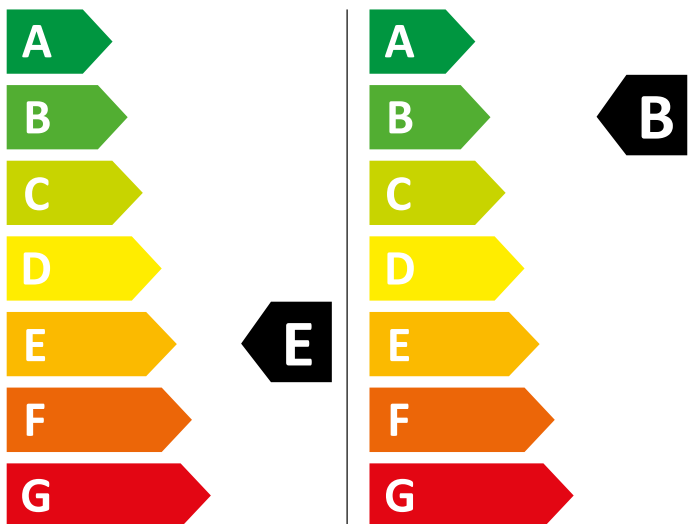

ENERG

WHIRLPOOL

FFWDB 976258 BV EE

414 kWh/100

57 kWh/100

7,0 kg

9,0 kg

66 L