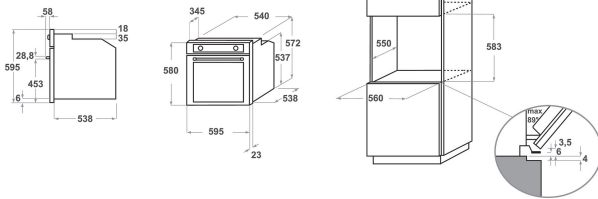

KOHSP 60603

12NC: 859991533470

GTIN (EAN) code 8003437834127

KitchenAid

MAIN FEATURES

Product group	Oven
Commercial code	KOHSP 60603
Main colour of product	Inox
Construction type	Built-in
Type of control	Mechanical and electronic
Type of control settings	-
Are any hobs controls integrated?	No
Which kind of hobs can be controlled?	-
Automatic programmes	Yes
Current (A)	16
Voltage (V)	220-240
Frequency (Hz)	50/60
Length of Electrical Supply Cord (cm)	90
Plug type	No
Depth with open door 90 degree (mm)	-
Height of the product	595
Width of the product	595
Depth of the product	564
Minimum niche height	0
Minimum niche width	0
Niche depth	0
Net weight (kg)	42
Usable volume (of cavity)	73
Integrated Cleaning system	Pyrolytic
Grids of the cavity	1
Trays	2