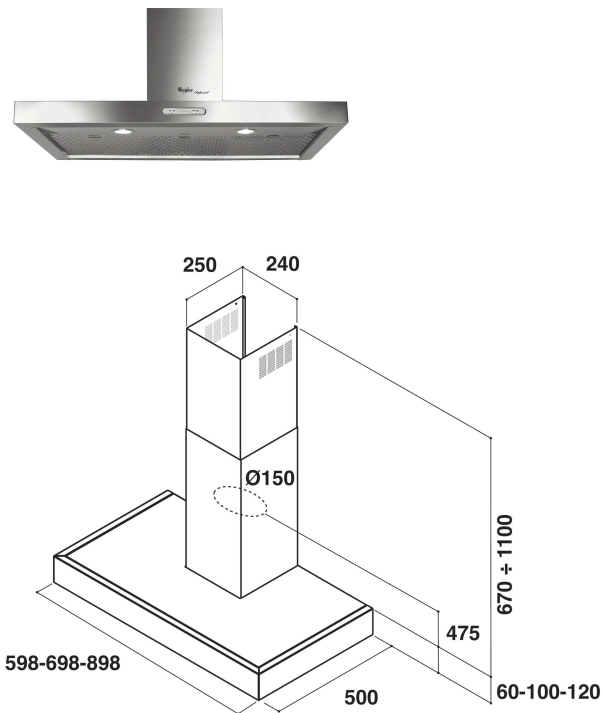

12NC: -

EAN code: -

MAIN FEATURES

Product group	-
Colour body	-
Material body	-
Colour chimney	-
Material chimney	-
Typology	-
Installation type	-
Type of control	-
Type of control setting and signalling devices	-
Decor panel options	-
Motor location	-
Operating Mode	-
Connection rating (W)	-
Current (A)	-
Voltage (V)	-
Frequency (Hz)	-
Length of Electrical Supply Cord (cm)	-
Plug type	-
Height of the chimney (mm)	-
Height of product, without chimney (mm)	-
Height of the product	-
Width of the product	-
Depth of the product	-
Minimum niche height	-
Minimum niche width	-
Niche depth	-
Net weight (kg)	-

TECHNICAL FEATURES

Type of manual control devices	-
Type of automatic control devices	-
Number of motors	-
Total power of the motors (W)	-
Number of speed settings	-
Boost position	-
Maximum output air extraction (m3/h)	-
Boost position air extraction (m3/h)	-
Maximum output recirculating air (m3/h)	-
Boost position output recirculating (m3/h)	-
Light Control Type	-
Number of lights	-
Type of lamps used	-
Total power of the lamps (W)	-
Diameter of air outlet (mm)	-
No-return airflow flap	-
Grease filter material	-
Odour filter	-