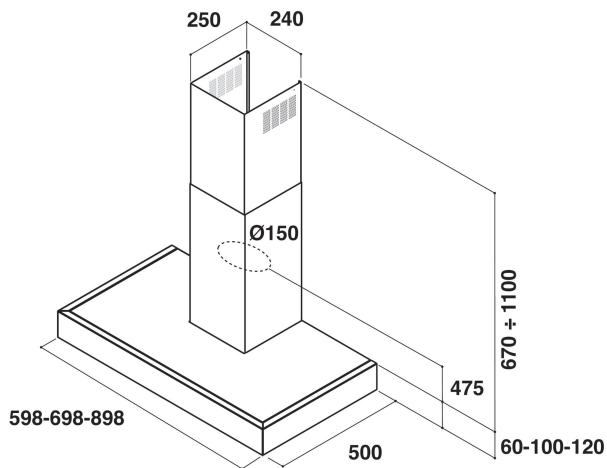

12NC: -

EAN code: -

**MAIN FEATURES**

Product group	-
Colour body	-
Material body	-
Colour chimney	-
Material chimney	-
Typology	-
Installation type	-
Type of control	-
Type of control setting and signalling devices	-
Decor panel options	-
Motor location	-
Operating Mode	-
Connection rating (W)	-
Current (A)	-
Voltage (V)	-
Frequency (Hz)	-
Length of Electrical Supply Cord (cm)	-
Plug type	-
Height of the chimney (mm)	-
Height of product, without chimney (mm)	-
Height of the product	-
Width of the product	-
Depth of the product	-
Minimum niche height	-
Minimum niche width	-
Niche depth	-
Net weight (kg)	-

**TECHNICAL FEATURES**

Type of manual control devices	-
Type of automatic control devices	-
Number of motors	-
Total power of the motors (W)	-
Number of speed settings	-
Boost position	-
Maximum output air extraction (m3/h)	-
Boost position air extraction (m3/h)	-
Maximum output recirculating air (m3/h)	-
Boost position output recirculating (m3/h)	-
Light Control Type	-
Number of lights	-
Type of lamps used	-
Total power of the lamps (W)	-
Diameter of air outlet (mm)	-
No-return airflow flap	-
Grease filter material	-
Odour filter	-

**ENERGETICKÝ ŠTÍTEK**

Sound power at min. speed (2010/30/EC)	-
Sound power at max. speed (2010/30/EC)	-
Noise level with boost position (dB(A) re 1 pW)	-