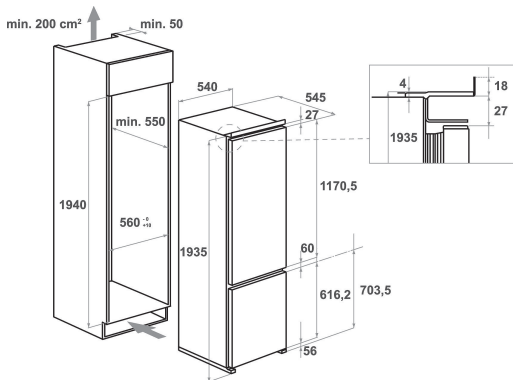

KCBCR 20600.1 (UK)

12NC: 859991555150

GTIN (EAN) code: 8003437042706

KitchenAid

MAIN FEATURES

Product group	Fridge/freezer combination
Installation type	Built-in
Type of control	Electronic
Construction type	built-in
Main colour of product	Steel
Electrical connection rating (W)	160
Current (A)	13
Voltage (V)	220-240
Frequency (Hz)	50
Number of compressors	1
Length of Electrical Supply Cord (cm)	240
Plug type	UK
Total unit net capacity (l)	298
Star Rating	4
Height of the product	1935
Width of the product	540
Depth of the product	550
Maximum adjustability feet	0
Net weight (kg)	58

TECHNICAL FEATURES

Defrost process fridge section	Automatic
Defrost process freezer section	Frost-free
Fast cooling possibility	Yes
Fast freezing function	Yes
Door opened indicator freezer	Yes
Temperature adjustable	Yes
Temperature adjustable freezer	Yes
Interior ventilator fridge section	Yes
Number of freezing drawers	3
Automatic motor-driven ice-maker	No
Number of shelves in fridge compartment	5
Material of the shelves	Glass
Thermometer fridge section	None
Thermometer freezer section	None
Number of temperature zones	1