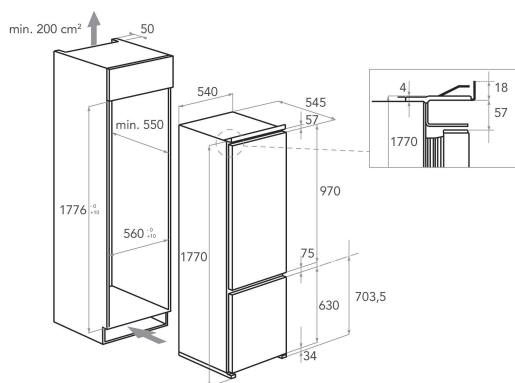

KCBDR 18600

12NC: 851301896010

GTIN (EAN) code: 8003437040979

KitchenAid

MAIN FEATURES

Product group	Fridge/freezer combination
Installation type	Built-in
Type of control	Electronic
Construction type	Built-in
Main colour of product	White
Electrical connection rating (W)	140
Current (A)	16
Voltage (V)	220-240
Frequency (Hz)	50
Number of compressors	1
Length of Electrical Supply Cord (cm)	245
Plug type	Schuko
Total unit net capacity (l)	273
Star Rating	4
Height of the product	1770
Width of the product	540
Depth of the product	545
Maximum adjustability feet	0
Net weight (kg)	50.6

TECHNICAL FEATURES

Defrost process fridge section	Automatic
Defrost process freezer section	Manual
Fast cooling possibility	No
Fast freezing function	Yes
Door opened indicator freezer	No
Temperature adjustable	Yes
Temperature adjustable freezer	Yes
Interior ventilator fridge section	Yes
Number of freezing drawers	3
Automatic motor-driven ice-maker	N/A
Number of shelves in fridge compartment	5
Material of the shelves	Glass With Profile
Thermometer fridge section	None
Thermometer freezer section	None
Number of temperature zones	2