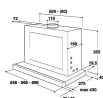

## MAIN FEATURES

Product group	-
Colour body	-
Material body	-
Colour chimney	-
Material chimney	-
Typology	-
Installation type	-
Type of control	-
Type of control setting and signalling devices	-
Decor panel options	-
Motor location	-
Operating Mode	-
Connection rating (W)	-
Current (A)	-
Voltage (V)	-
Frequency (Hz)	-
Length of Electrical Supply Cord (cm)	-
Plug type	-
Height of the chimney (mm)	-
Height of product, without chimney (mm)	-
Height of the product	-
Width of the product	-
Depth of the product	-
Minimum niche height	-
Minimum niche width	-
Niche depth	-
Net weight (kg)	-